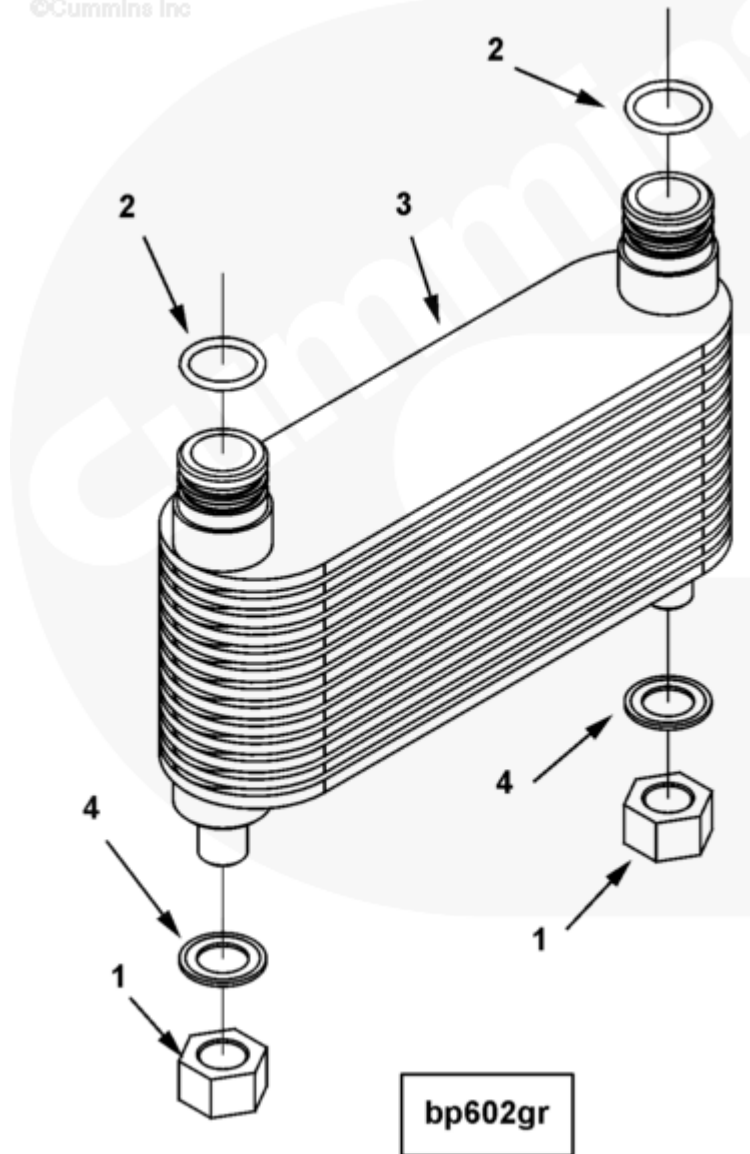

Parts Catalog - Option Detail

Electronic Parts Catalog - Option Detail				
Option	Group	Graphic	Film Card	Date
BP6747	07.05	bp602gr	K38	05-DEC-05
Engines	GTA38, K38, KTA38GC CM558, QSK38 CM2150 K106, QSK38 CM2150 MCRS, QSK38 CM850 MCRS			

©Cummins Inc

[SMALL](#) | [MEDIUM](#) | [LARGE](#)

Cart	Ref No	Part Number	Part Description	Required	Remarks
<input type="button" value="View My Cart"/>					
		BP6747	Base Parts		Base parts...(More)

					Option contains cooler cores
					and lub oil cooler cover
					gaskets
					For use on KTA38M2 engines.
<input type="checkbox"/>	1	3633479	Lock Nut	6	
<input type="checkbox"/>	2	212161	O-Ring Seal	12	
<input type="checkbox"/>	3	3635074	Cooler Core	3	
<input type="checkbox"/>	4	3637730	Lubricating Oil Cooler Cover Gasket	6	